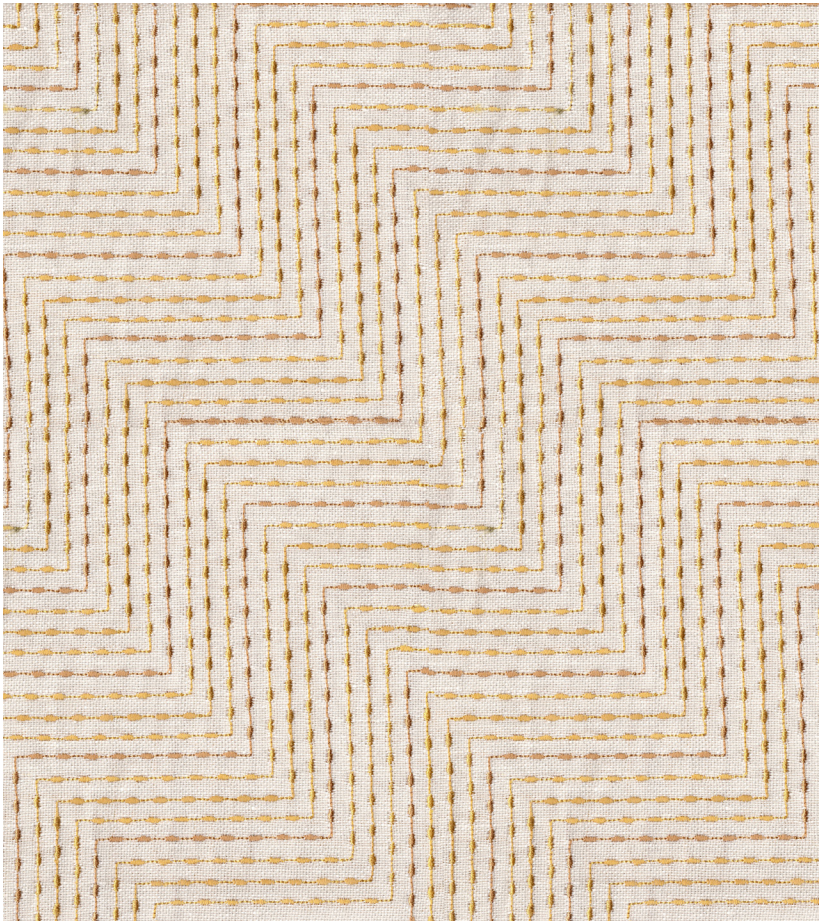

seemakrish

MANHATTAN

SKU# 1302/D

Color: Dutch Gold

Content: 55% Linen 45% Wool

Width: 50" Cuttable

Repeat: 7" V, 8" H

Care: Dry Clean Only

Embroidered in India.

Broadway Black

Cherry Lane Red

Central Park Green