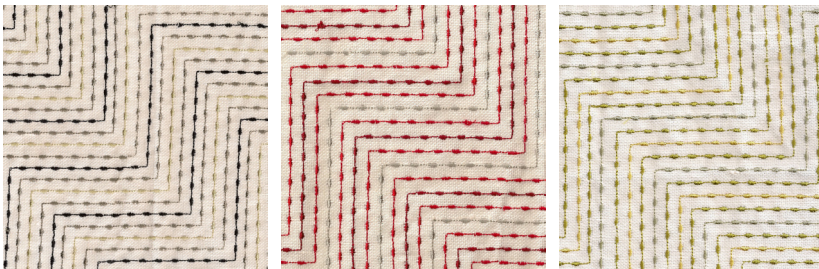

seemakrish

MANHATTAN

SKU# 1302/D

Color: Dutch Gold

Content: 55% Linen 45% Wool

Width: 50" Cuttable

Repeat: 7" V, 8" H

Care: Dry Clean Only

Embroidered in India.

Broadway Black

Cherry Lane Red

Central Park Green